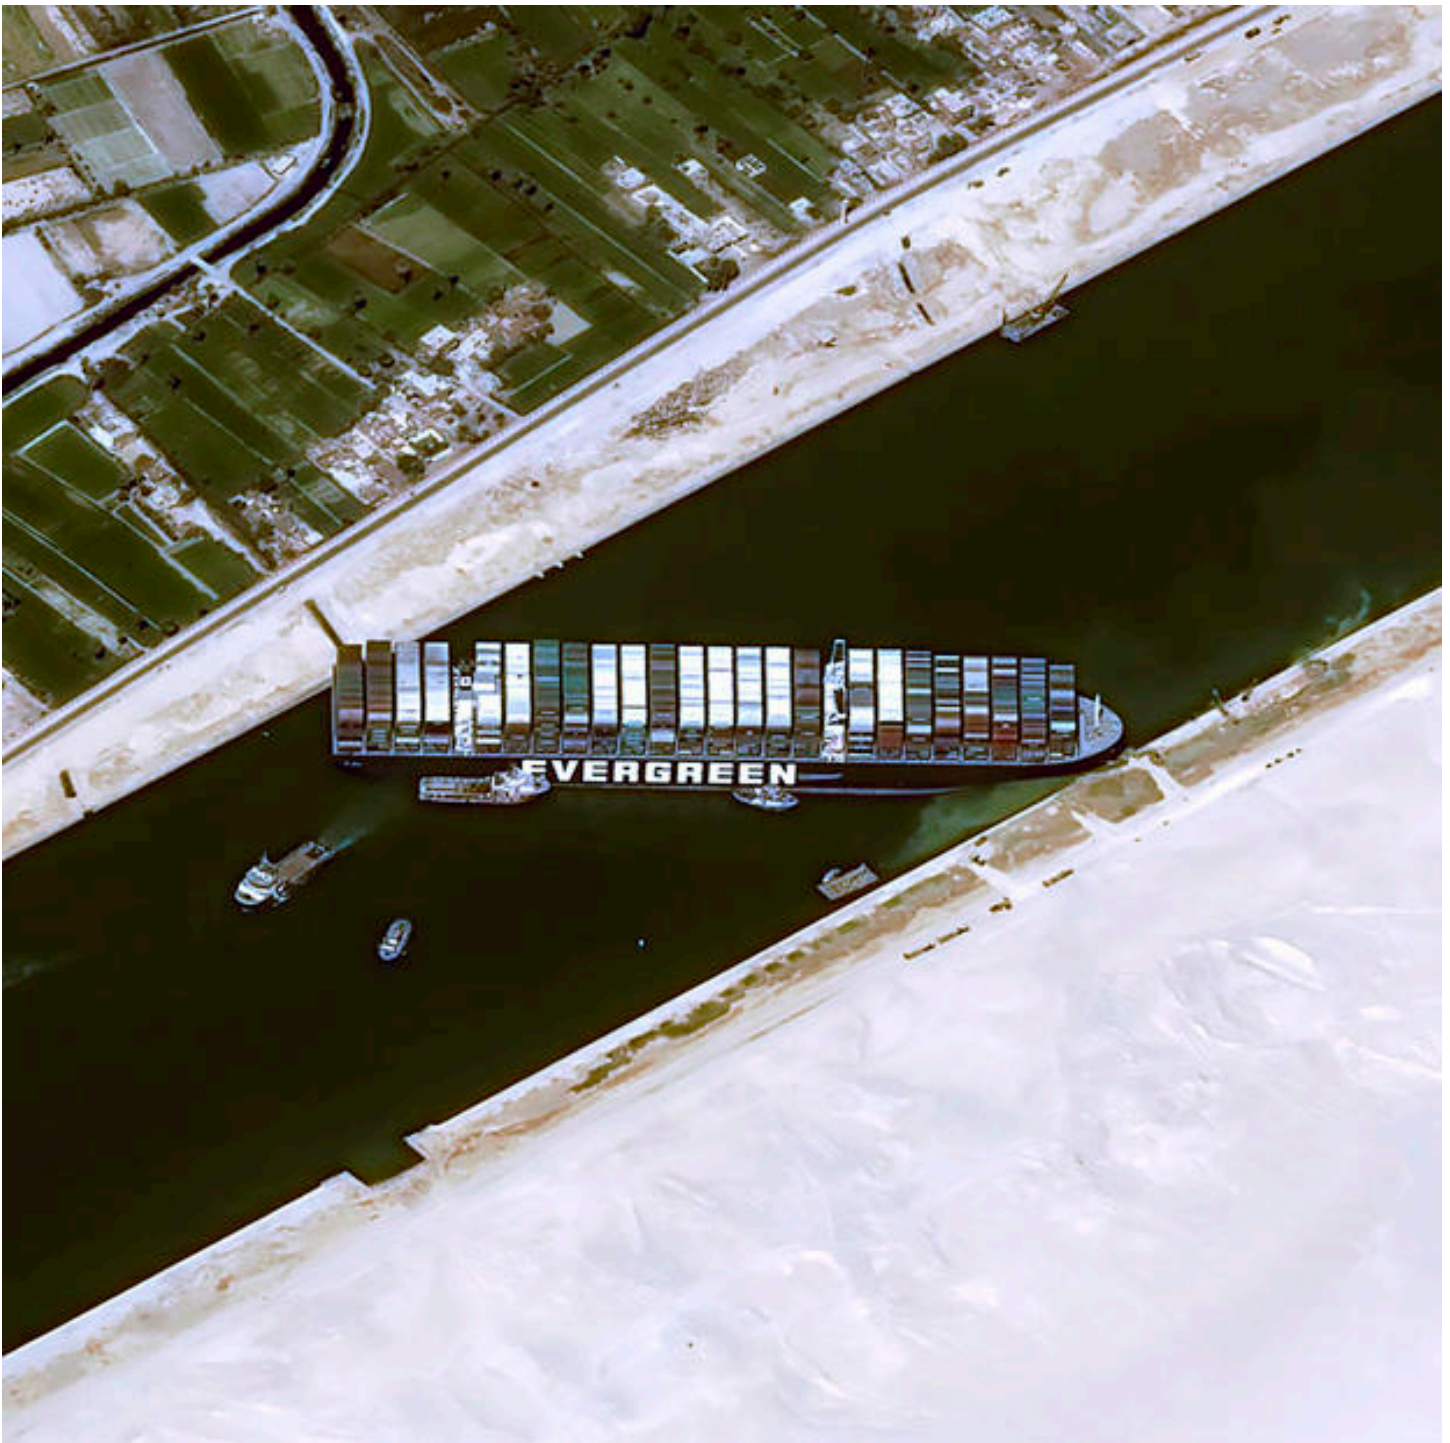

Begin forwarded message:

**From:**

**Subject: THE EVER GIVEN IS ALSO "EVERGREEN"**

**Date:** March 27, 2021 at 8:02:26 AM PDT

**To:**

An Evergreen Tree is a symbol of the Undying Love of our Father for His Son, Ever Given for our sins.

Hosea 14:8 (ESV Strong's)

O Ephraim, what have I to do with idols?

It is I who answer and look after you.

I am like an evergreen cypress;

from me comes your fruit."

The Ever Given's owners say a gust of wind (*the Lord Holy Spirit*) pushed it and its huge cargo of more than 20,000 shipping containers sideways in the canal on Tuesday, wedging it between

© 2021 R. C. Theophilus. Letters to God's Son. He is our Judge.

the canal's sandy banks. The massive vessel got stuck in a single-lane stretch of the canal a few miles from its southern entrance.

<https://news.yahoo.com/name-ship-blocking-suez-canal-202812205.html>

- No, the name of the ship blocking the Suez Canal is not called the "Evergreen."
- Yes, that is what's painted on the side in big letters.

- But the name of the ship is the "Ever Given," and its owned by the Evergreen Marine Corporation.