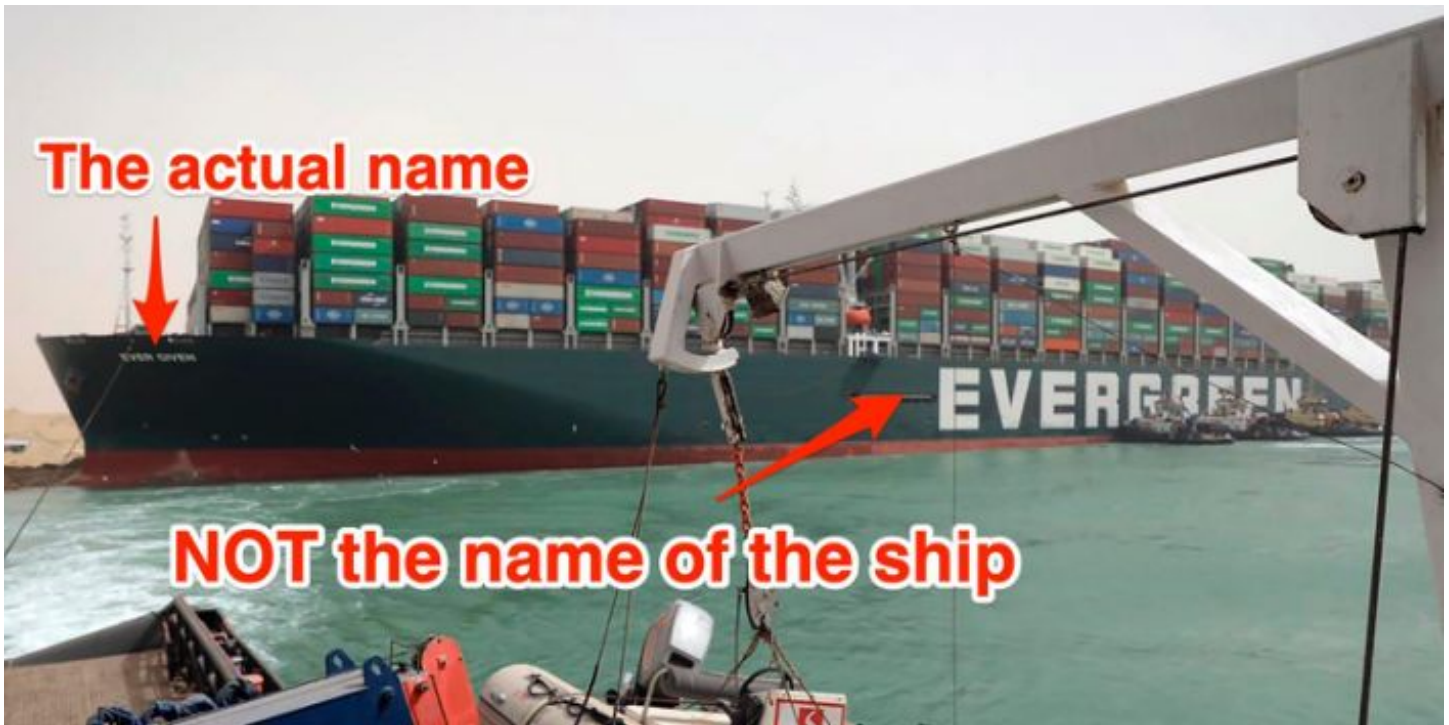

Begin forwarded message:

**From:**

**Subject: THE EVER GIVEN IS ALSO "EVERGREEN"**

**Date:** March 27, 2021 at 8:02:26 AM PDT

**To:**

An Evergreen Tree is a symbol of the Undying Love of our Father for His Son, Ever Given for our sins.

Hosea 14:8 (ESV Strong's)

O Ephraim, what have I to do with idols?

It is I who answer and look after you.

I am like an evergreen cypress;

from me comes your fruit."

The Ever Given's owners say a gust of wind (*the Lord Holy Spirit*) pushed it and its huge cargo of more than 20,000 shipping containers sideways in the canal on Tuesday, wedging it between

© 2021 R. C. Theophilus. Letters to God's Son. He is our Judge.

the canal's sandy banks. The massive vessel got stuck in a single-lane stretch of the canal a few miles from its southern entrance.

<https://news.yahoo.com/name-ship-blocking-suez-canal-202812205.html>

- No, the name of the ship blocking the Suez Canal is not called the "Evergreen."
- Yes, that is what's painted on the side in big letters.

- But the name of the ship is the "Ever Given," and its owned by the Evergreen Marine Corporation.